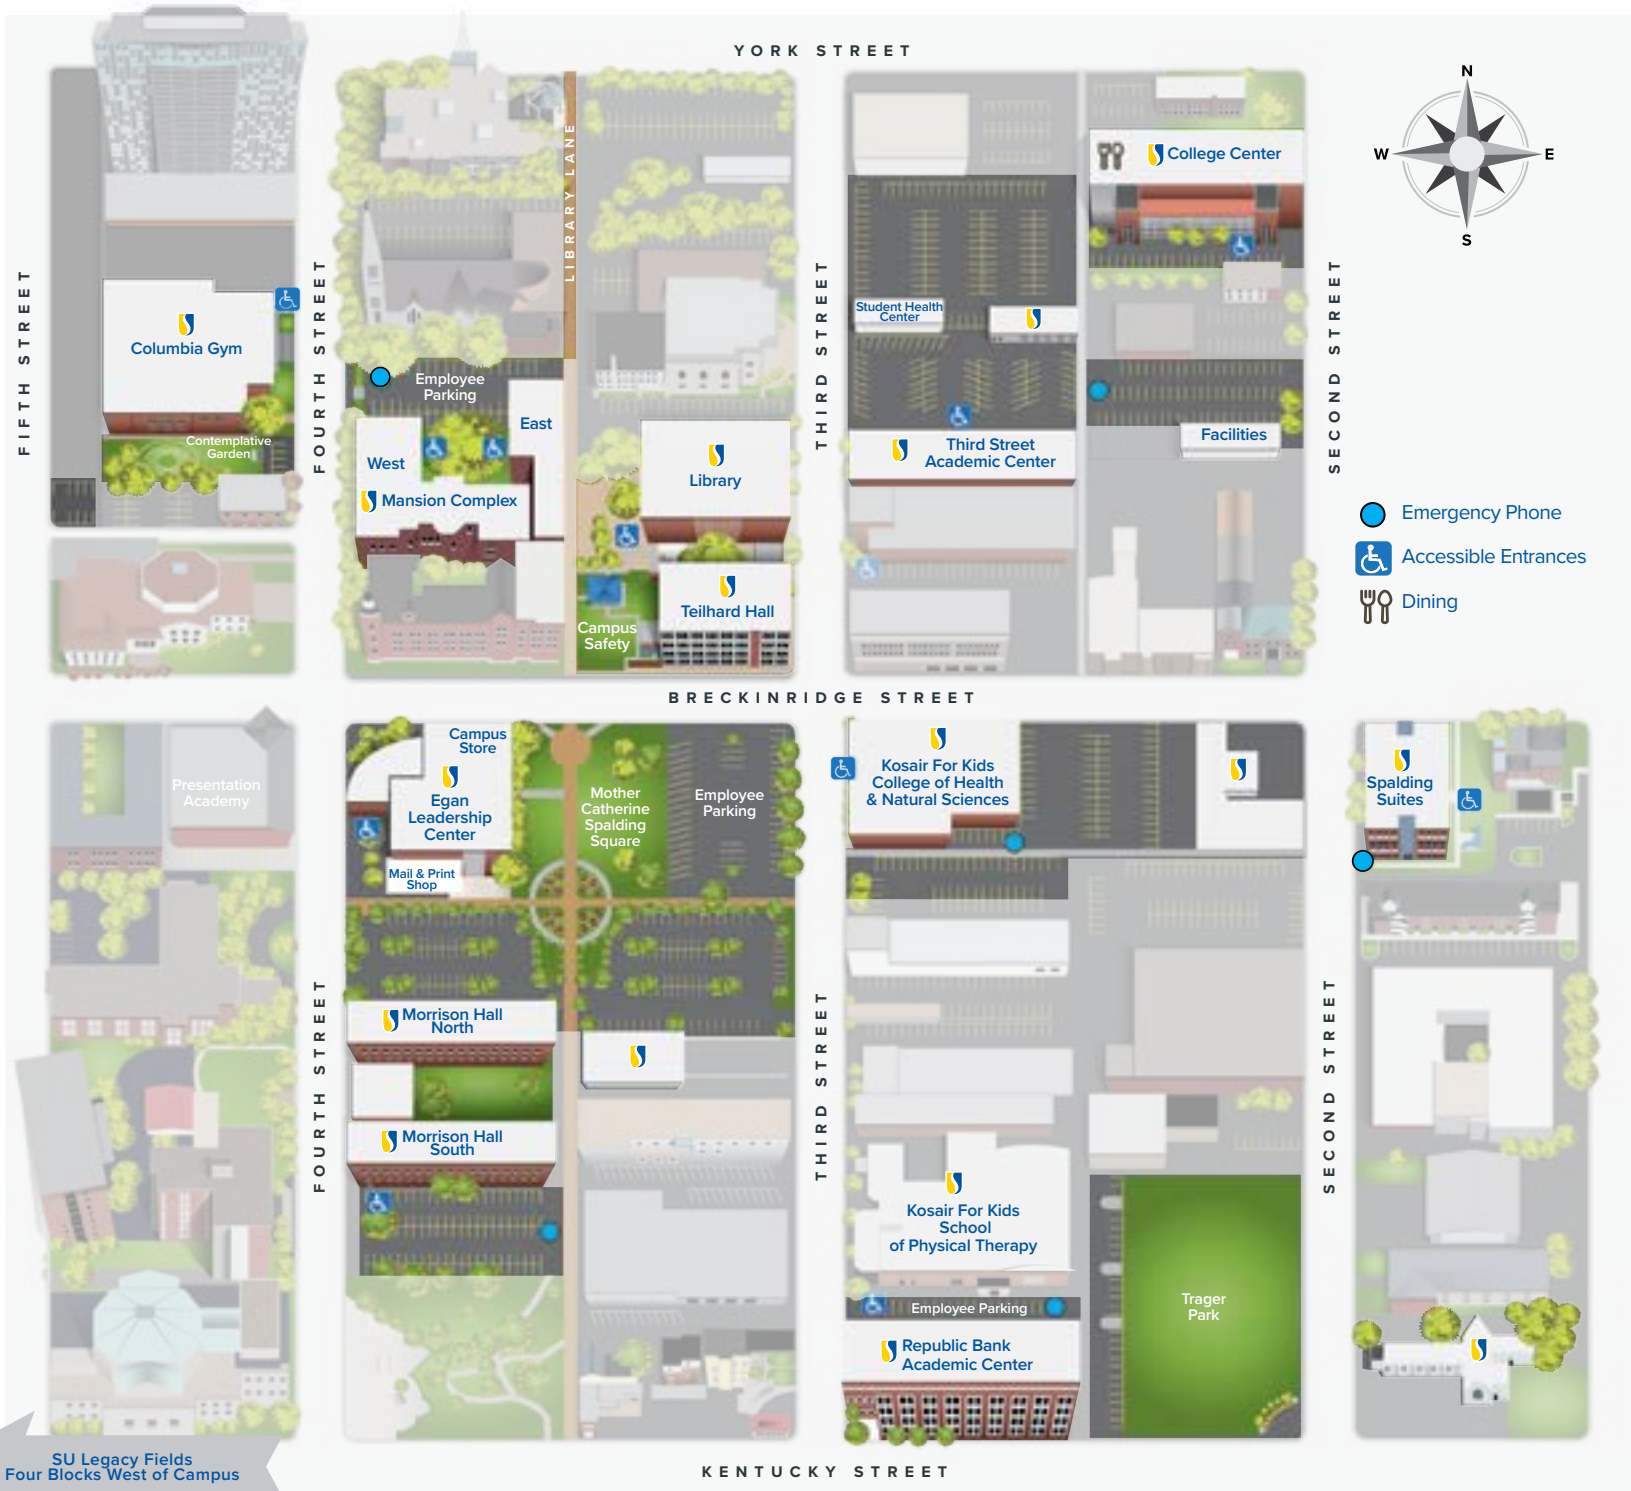

# CAMPUS MAP

901 South Fourth Street  
Louisville, KY 40203  
(502) 585-9911  
[spalding.edu](http://spalding.edu)

We're glad you're here.

For assistance, please contact:

**Campus Safety**  
(502) 873-4444

SU Legacy Fields  
Four Blocks West of Campus

# SPALDING UNIVERSITY FACILITIES NAMES AND ADDRESSES

College Center	812 S. Second St.
Columbia Gym	824 S. Fourth St.
Contemplative Garden	838 S. Fourth St.
Egan Leadership Center	901 S. Fourth St.
Kosair For Kids College of Health and Natural Sciences	901 S. Third St.
Kosair For Kids School of Physical Therapy	961 S. Third St.
Legacy Fields	916 S. Eighth St.
Library	853 Library Ln.
Student Health Center	829 S. Third St.
Mansion Complex	851 S. Fourth St.
Morrison Hall North	947 S. Fourth St.
Morrison Hall South	947 S. Fourth St.
Mother Catherine Spalding Square	315 W. Breckinridge St.
Republic Bank Academic Center	981 S. Third St.
Spalding Suites	901 S. Second St.
Teilhard Hall	859 Library Ln.
Third Street Academic Center	845 S. Third St.
Trager Park	201 W. Kentucky St.